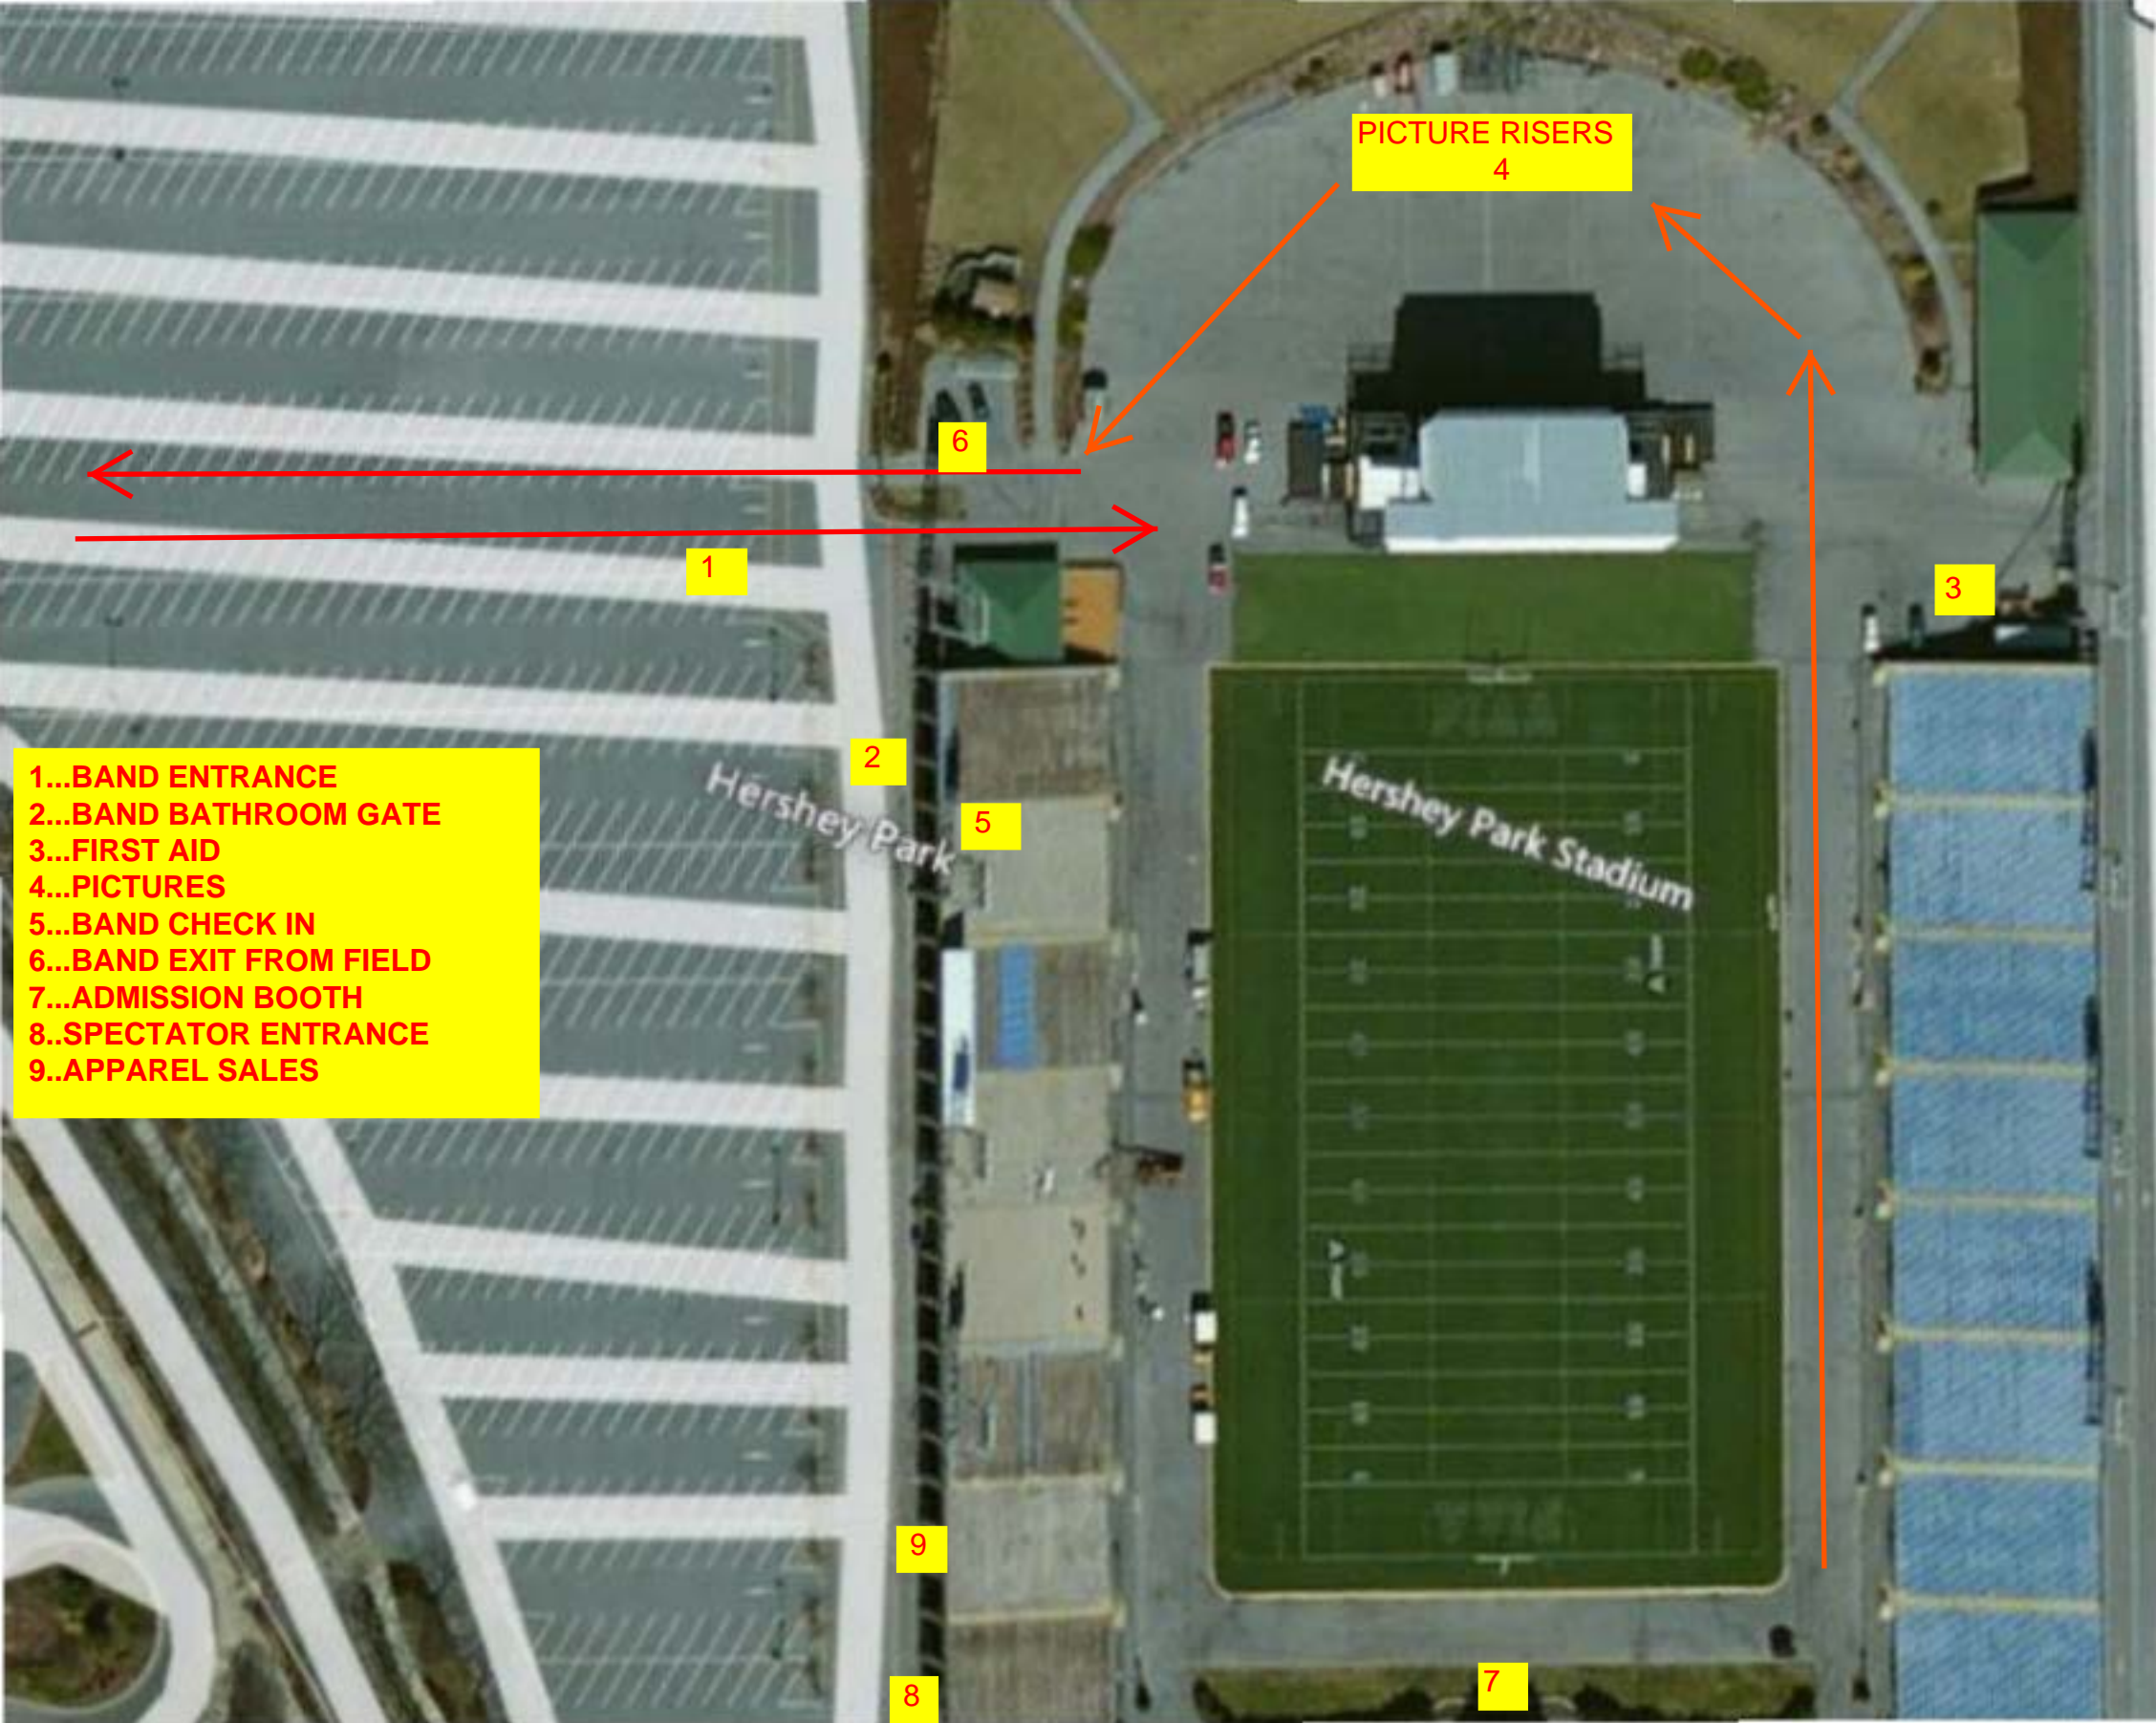

- ENTRANCE TO THE STADIUM
- 2..BUS PARKING.
- 3..SPECTATOR PARKING
- 4..BAND WARM UP AREA..please play away from the stadium.
- 5..BAND CHECK IN. Randy Smith
- 6..LOT COORDINATOR.
- 7..ADMISSION BOOTH
- 8..SPECTATOR ENTRANCE
- 10..CHOCOLATE WORLD
- 11..EXIT
- SEE NEXT MAP.....FOR STADIUM DETAILS.

PICTURE RISERS
4

6

1

3

2

5

Hershey Park

Hershey Park Stadium

9

8

7

- 1...BAND ENTRANCE
- 2...BAND BATHROOM GATE
- 3...FIRST AID
- 4...PICTURES
- 5...BAND CHECK IN
- 6...BAND EXIT FROM FIELD
- 7...ADMISSION BOOTH
- 8...SPECTATOR ENTRANCE
- 9...APPAREL SALES