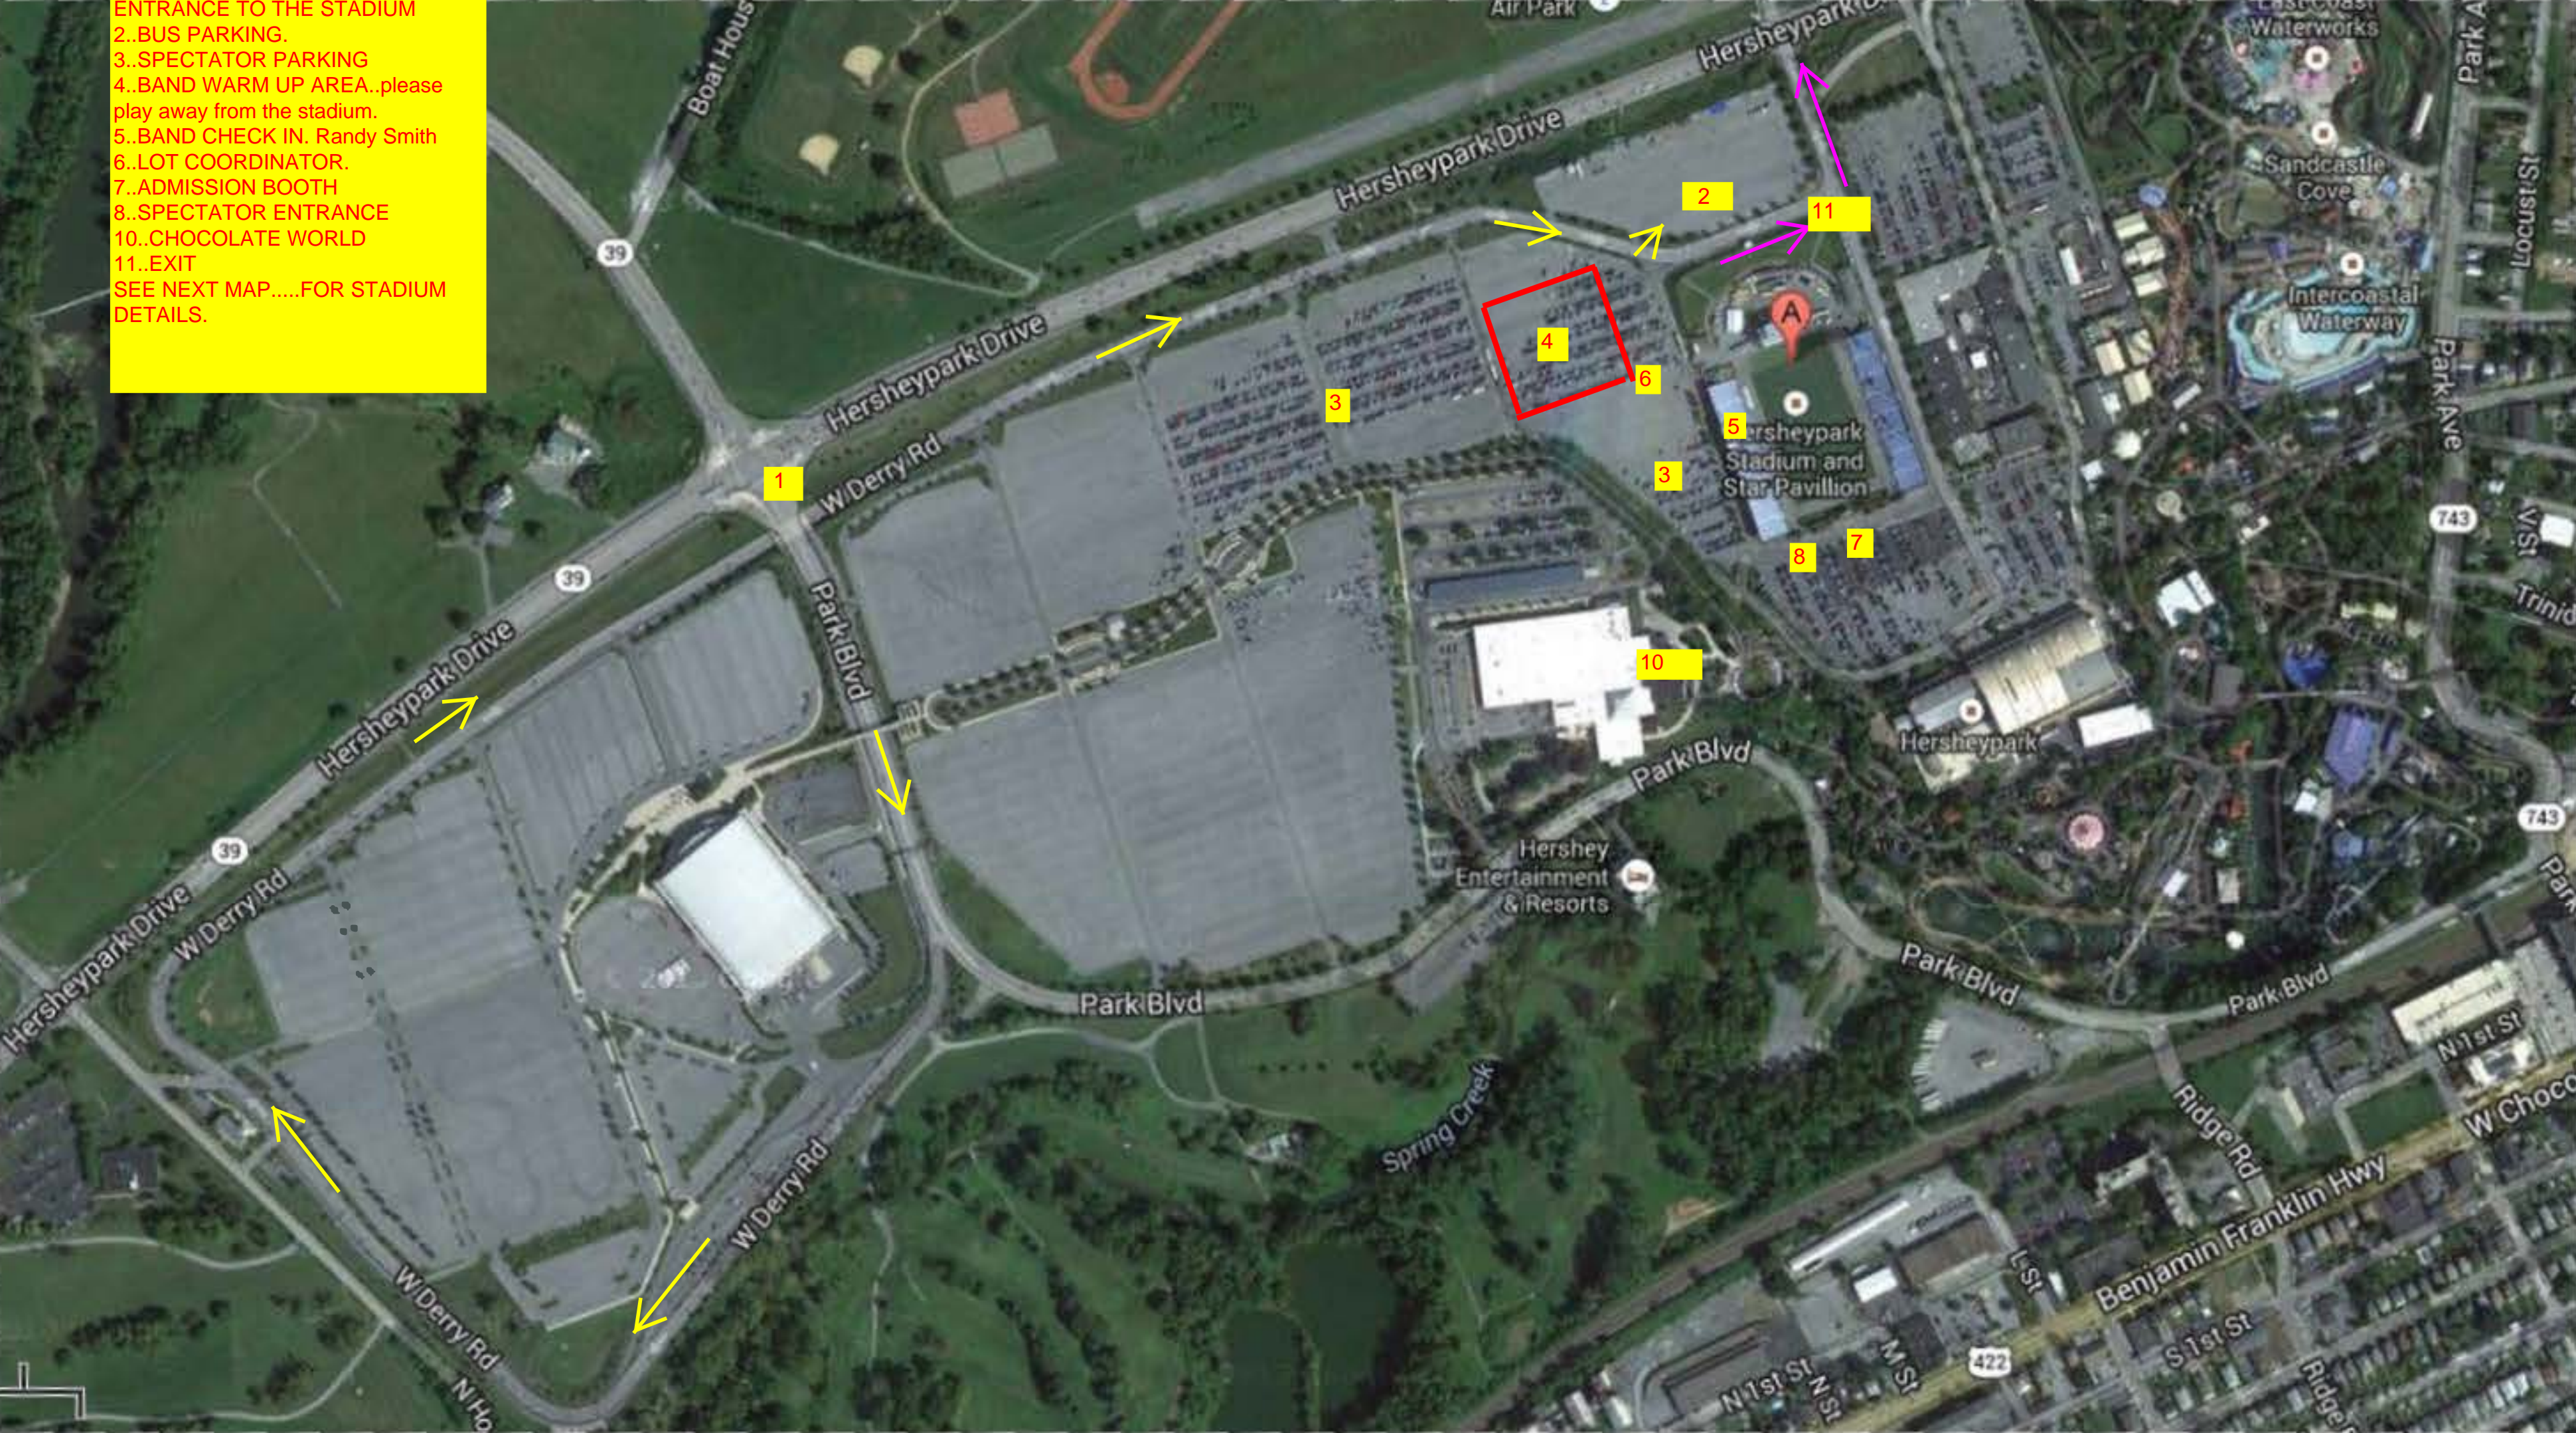

- ENTRANCE TO THE STADIUM
- 2..BUS PARKING.
- 3..SPECTATOR PARKING
- 4..BAND WARM UP AREA..please play away from the stadium.
- 5..BAND CHECK IN. Randy Smith
- 6..LOT COORDINATOR.
- 7..ADMISSION BOOTH
- 8..SPECTATOR ENTRANCE
- 10..CHOCOLATE WORLD
- 11..EXIT
- SEE NEXT MAP.....FOR STADIUM DETAILS.

PICTURE RISERS
4

6

1

3

2

5

Hershey Park

Hershey Park Stadium

9

8

7

- 1...BAND ENTRANCE
- 2...BAND BATHROOM GATE
- 3...FIRST AID
- 4...PICTURES
- 5...BAND CHECK IN
- 6...BAND EXIT FROM FIELD
- 7...ADMISSION BOOTH
- 8...SPECTATOR ENTRANCE
- 9...APPAREL SALES